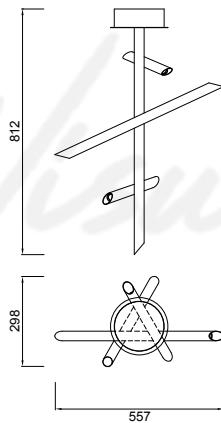

Bestellnummer: 3501785771 - dimmbar - Deckenleuchte

- LED 30W 3000K 2700lm - 220/240V
- Metal Bronze Texturizado - Textured Bronze Metal