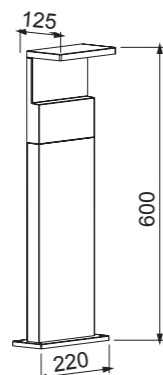

3501783006772
Gris Oscuro/Madera-Dark Grey/Wood
LED 13W 3000K 980lm

3501783006773
Gris Oscuro/Madera-Dark Grey/Wood
LED 13W 3000K 980lm

3501783006771
Gris Oscuro/Madera-Dark Grey/Wood
LED 13W 3000K 980lm