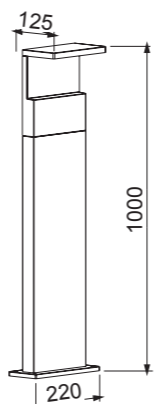

3501783006772
Gris Oscuro/Madera-Dark Grey/Wood
LED 13W 3000K 980lm

3501783006773
Gris Oscuro/Madera-Dark Grey/Wood
LED 13W 3000K 980lm

3501783006771
Gris Oscuro/Madera-Dark Grey/Wood
LED 13W 3000K 980lm