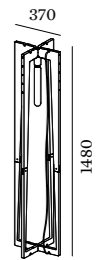

ROCK COLLECTION

FLOOR SURFACE

1.0 NAKED

E27 max.100W
220-240VAC | 50-60Hz
MDF lacquered

5.00kg IP20 0.9m

CODE
2223E800

OPTIONAL

T32-300 carbon filament E27 15W
CODE
2200K | 50lm 9003E107
more lamps and specs on page 578