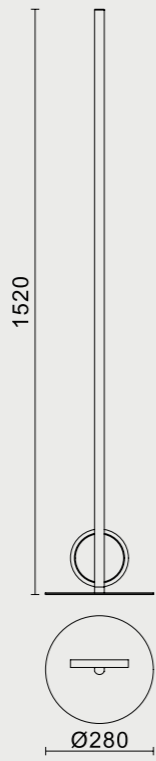

KITESURF
3000K

Pie De Salón-Floor Lamp

3501783007196 Blanco-White
LED 24W 900lm

3501783007146 Negro-Black
LED 24W 900lm

KITESURF