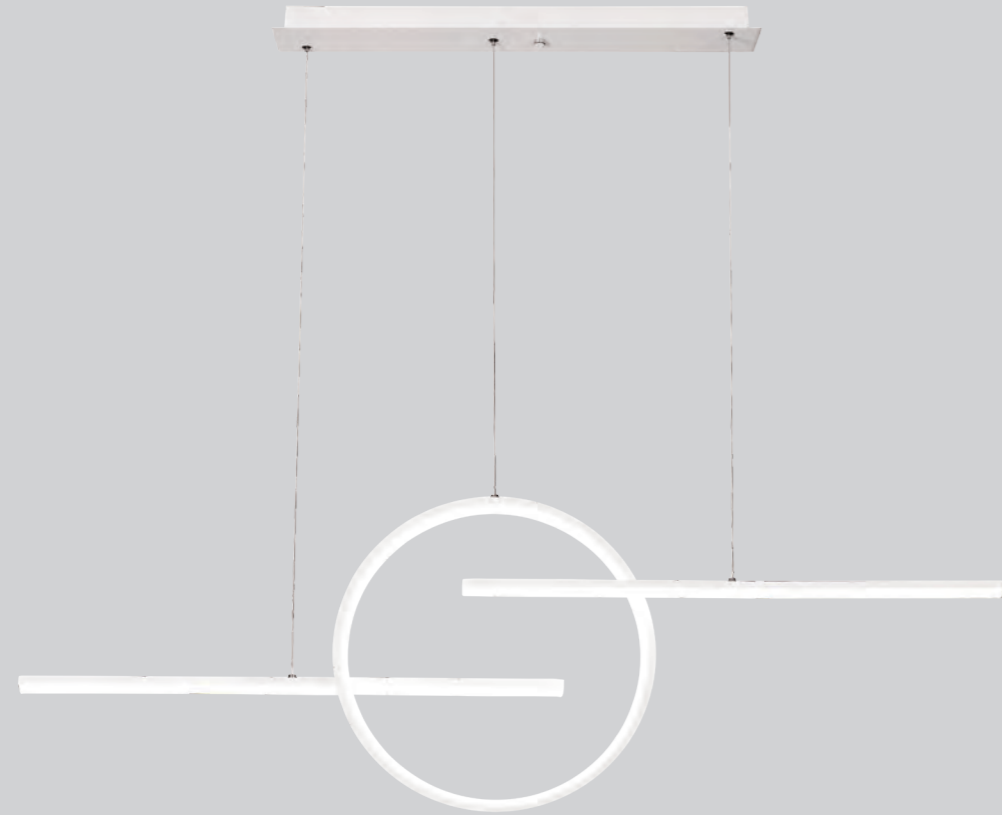

KITESURF

VisusLighting

3501783007190 Blanco-White
LEWD 50W 4000lm

3501783007140 Negro-Black
LED 50W 4000lm

Aluminio/Silicona/Metal-Aluminium/Silicone/Metal 220-240V~50/60Hz CRI >80

Visus Lighting

Aluminio/Silicona/Metal-Aluminium/Silicone/Metal 220-240V~50/60Hz CRI >80

KITESURF
3000K

Lámpara-Pendant Lamp

3501783007192 Blanco-White
LED 30W 2400lm

3501783007142 Negro-Black
LED 30W 2400lm

3000K
LED 30W 2400lm
5 YEAR WARRANTY
IP20
A++
Aluminio/Silicona/Metal-Aluminium/Silicone/Metal 220-240V~50/60Hz CRI > 80

Visus Lighting

KITESURF
3000K

Aplique-Wall Lamp

KITESURF

3501783007194 Blanco-White
LED 8W 640lm

3501783007144 Negro-Black
LED 8W 640lm

3000K

Aluminio/Silicona/Metal-Aluminium/Silicone/Metal 220-240V~50/60Hz CRI > 80

Visus Lighting

KITESURF
3000K

Sobremesa-Table Lamp

KITESURF

3501783007195 Blanco-White
LED 8W 380lm

3501783007145 Negro-Black
LED 8W 380lm

Aluminio/Silicona/Metal-Aluminium/Silicone/Metal 220-240V~50/60Hz CRI >80