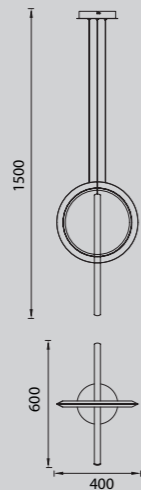

KITESURF

VisusLighting

3501783007190 Blanco-White
LEWD 50W 4000lm

3501783007140 Negro-Black
LED 50W 4000lm

Aluminio/Silicona/Metal-Aluminium/Silicone/Metal 220-240V~50/60Hz CRI >80

Visus Lighting

Aluminio/Silicona/Metal-Aluminium/Silicone/Metal 220-240V~50/60Hz CRI >80

KITESURF
3000K

Lámpara-Pendant Lamp

3501783007192 Blanco-White
LED 30W 2400lm

3501783007142 Negro-Black
LED 30W 2400lm

3000K
LED 30W 2400lm
5 YEAR WARRANTY
IP20
A++
Aluminio/Silicona/Metal-Aluminium/Silicone/Metal 220-240V~50/60Hz CRI > 80

Visus Lighting

KITESURF

3501783007193 Blanco-White
LED 30W 2400lm

3501783007143 Negro-Black
LED 30W 2400lm

3501783007191 Blanco-White
LED 48W 3840lm

3501783007141 Negro-Black
LED 48W 3840lm

Aluminio/Silicona/Metal-Aluminium/Silicone/Metal 220-240V~50/60Hz CRI > 80