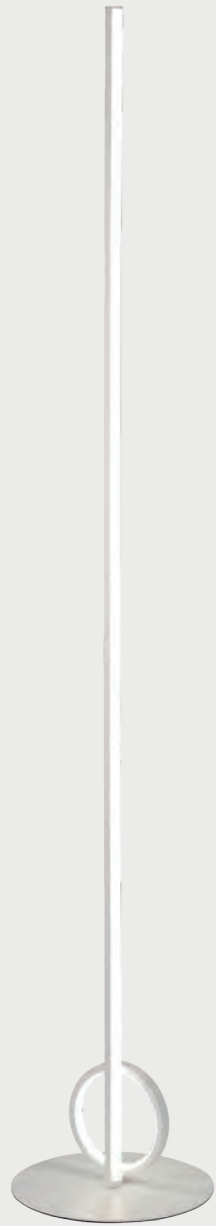

KITESURF
3000K

Pie De Salón-Floor Lamp

3501783007196 Blanco-White
LED 24W 900lm

3501783007146 Negro-Black
LED 24W 900lm

KITESURF

Visus Lighting