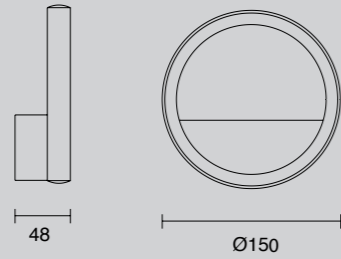

Visus Lighting

KITESURF
3000K

Aplique-Wall Lamp

KITESURF

3501783007194 Blanco-White
LED 8W 640lm

3501783007144 Negro-Black
LED 8W 640lm

3000K

Aluminio/Silicona/Metal-Aluminium/Silicone/Metal 220-240V~50/60Hz CRI > 80