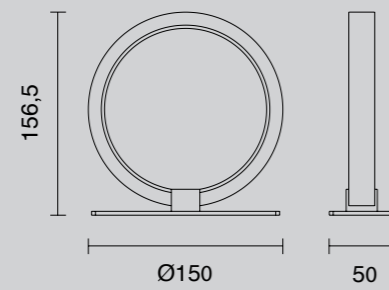

Visus Lighting

KITESURF
3000K

Sobremesa-Table Lamp

KITESURF

3501783007195 Blanco-White
LED 8W 380lm

3501783007145 Negro-Black
LED 8W 380lm

Aluminio/Silicona/Metal-Aluminium/Silicone/Metal 220-240V~50/60Hz CRI >80