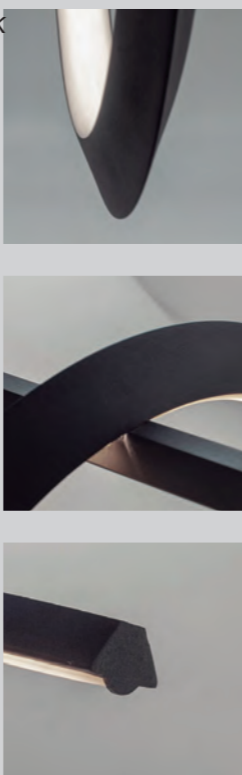

KITESURF

VisusLighting

3501783007190 Blanco-White
LEWD 50W 4000lm

3501783007140 Negro-Black
LED 50W 4000lm

Aluminio/Silicona/Metal-Aluminium/Silicone/Metal 220-240V~50/60Hz CRI >80

Visus Lighting

Aluminio/Silicona/Metal-Aluminium/Silicone/Metal 220-240V~50/60Hz CRI >80

KITESURF
3000K

Lámpara-Pendant Lamp

3501783007192 Blanco-White
LED 30W 2400lm

3501783007142 Negro-Black
LED 30W 2400lm

3000K
LED 30W 2400lm
5 YEAR WARRANTY
IP20
A++
Aluminio/Silicona/Metal-Aluminium/Silicone/Metal 220-240V~50/60Hz CRI > 80

Visus Lighting

KITESURF

3501783007193 Blanco-White
LED 30W 2400lm

3501783007143 Negro-Black
LED 30W 2400lm

3501783007191 Blanco-White
LED 48W 3840lm

3501783007141 Negro-Black
LED 48W 3840lm

Aluminio/Silicona/Metal-Aluminium/Silicone/Metal 220-240V~50/60Hz CRI > 80

Visus Lighting

KITESURF
3000K

Aplique-Wall Lamp

KITESURF

3501783007194 Blanco-White
LED 8W 640lm

3501783007144 Negro-Black
LED 8W 640lm

3000K

Aluminio/Silicona/Metal-Aluminium/Silicone/Metal 220-240V~50/60Hz CRI > 80