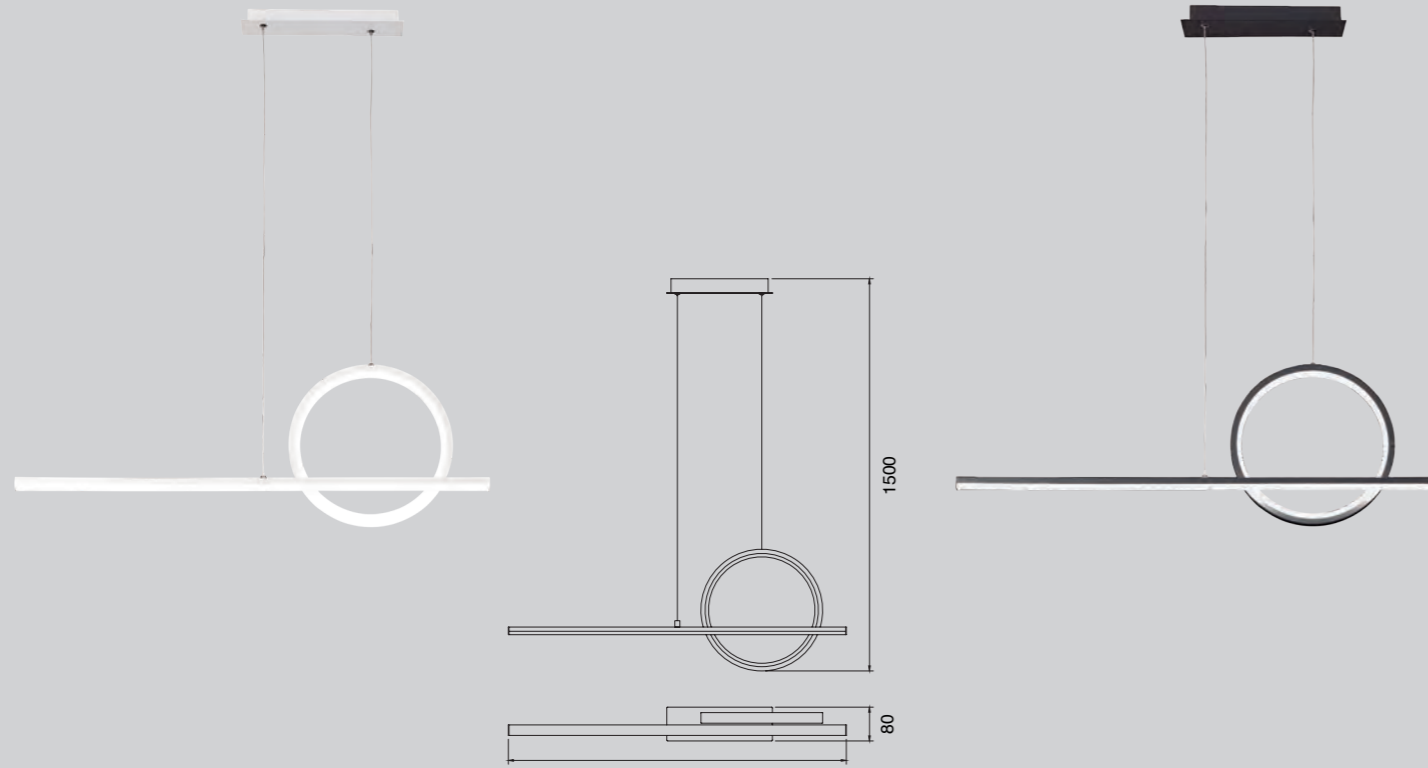

KITESURF

VisusLighting

3501783007190 Blanco-White
LEWD 50W 4000lm

3501783007140 Negro-Black
LED 50W 4000lm

Aluminio/Silicona/Metal-Aluminium/Silicone/Metal 220-240V~50/60Hz CRI >80

Visus Lighting

Aluminio/Silicona/Metal-Aluminium/Silicone/Metal 220-240V~50/60Hz CRI >80

KITESURF
3000K

Lámpara-Pendant Lamp

3501783007192 Blanco-White
LED 30W 2400lm

3501783007142 Negro-Black
LED 30W 2400lm

3000K
LED 30W 2400lm
5 YEAR WARRANTY
IP20
A++
Aluminio/Silicona/Metal-Aluminium/Silicone/Metal 220-240V~50/60Hz CRI > 80