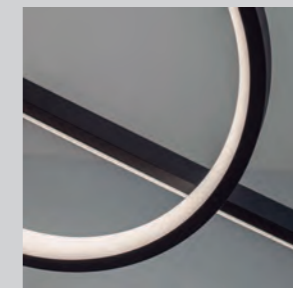

KITESURF

VisusLighting

3501783007190 Blanco-White
LEWD 50W 4000lm

3501783007140 Negro-Black
LED 50W 4000lm

Aluminio/Silicona/Metal-Aluminium/Silicone/Metal 220-240V~50/60Hz CRI >80

Visus Lighting

Aluminio/Silicona/Metal-Aluminium/Silicone/Metal 220-240V~50/60Hz CRI >80

KITESURF
3000K

Lámpara-Pendant Lamp

3501783007192 Blanco-White
LED 30W 2400lm

3501783007142 Negro-Black
LED 30W 2400lm

3000K
LED 30W 2400lm
5 YEAR WARRANTY
IP20
A++
Aluminio/Silicona/Metal-Aluminium/Silicone/Metal 220-240V~50/60Hz CRI > 80

Visus Lighting

KITESURF

3501783007193 Blanco-White
LED 30W 2400lm

3501783007143 Negro-Black
LED 30W 2400lm

3501783007191 Blanco-White
LED 48W 3840lm

3501783007141 Negro-Black
LED 48W 3840lm

Aluminio/Silicona/Metal-Aluminium/Silicone/Metal 220-240V~50/60Hz CRI > 80

Visus Lighting

KITESURF
3000K

Aplique-Wall Lamp

KITESURF

3501783007194 Blanco-White
LED 8W 640lm

3501783007144 Negro-Black
LED 8W 640lm

3000K

Aluminio/Silicona/Metal-Aluminium/Silicone/Metal 220-240V~50/60Hz CRI > 80