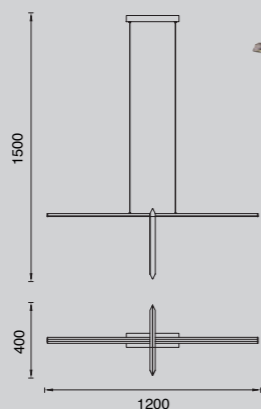

3501783007191 Blanco-White
LED 48W 3840lm