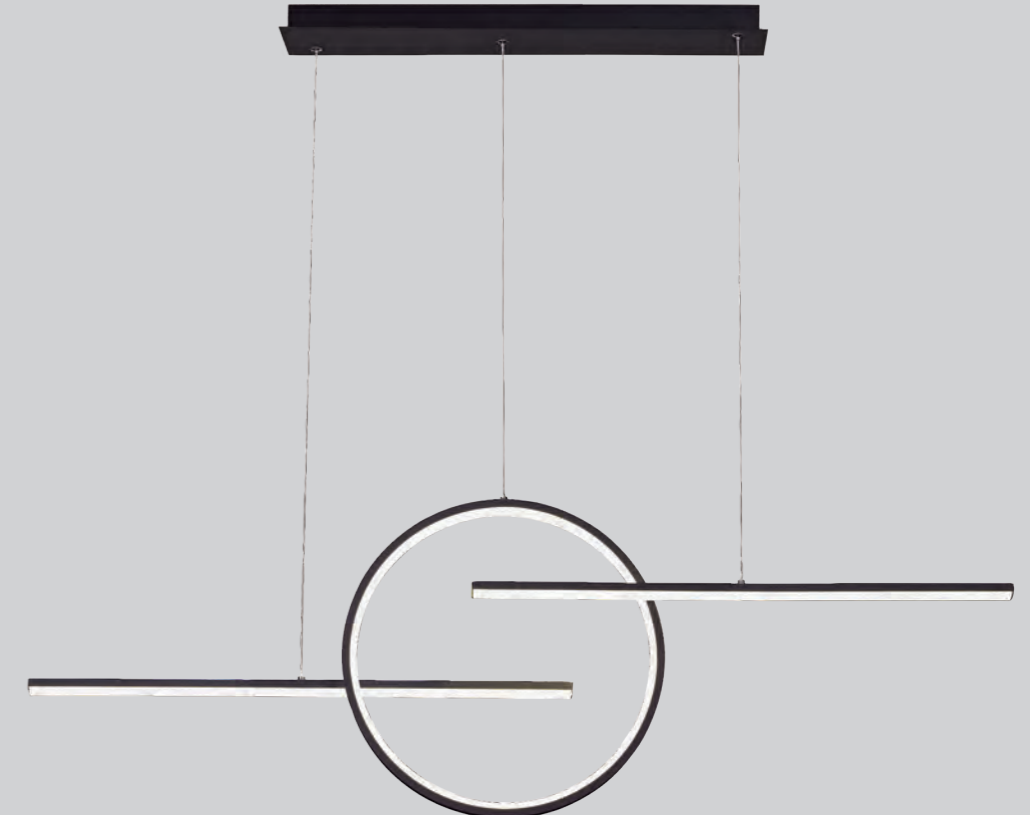

KITESURF

VisusLighting

3501783007190 Blanco-White
LEWD 50W 4000lm

3501783007140 Negro-Black
LED 50W 4000lm

Aluminio/Silicona/Metal-Aluminium/Silicone/Metal 220-240V~50/60Hz CRI >80

Visus Lighting

Aluminio/Silicona/Metal-Aluminium/Silicone/Metal 220-240V~50/60Hz CRI >80

KITESURF
3000K

Lámpara-Pendant Lamp

3501783007192 Blanco-White
LED 30W 2400lm

3501783007142 Negro-Black
LED 30W 2400lm

3000K
LED 30W 2400lm
5 YEAR WARRANTY
IP20
A++
Aluminio/Silicona/Metal-Aluminium/Silicone/Metal 220-240V~50/60Hz CRI > 80

Visus Lighting

KITESURF
3000K

Aplique-Wall Lamp

KITESURF

3501783007194 Blanco-White
LED 8W 640lm

3501783007144 Negro-Black
LED 8W 640lm

3000K

Aluminio/Silicona/Metal-Aluminium/Silicone/Metal 220-240V~50/60Hz CRI > 80

Visus Lighting

KITESURF
3000K

Sobremesa-Table Lamp

KITESURF

3501783007195 Blanco-White
LED 8W 380lm

3501783007145 Negro-Black
LED 8W 380lm

Aluminio/Silicona/Metal-Aluminium/Silicone/Metal 220-240V~50/60Hz CRI >80