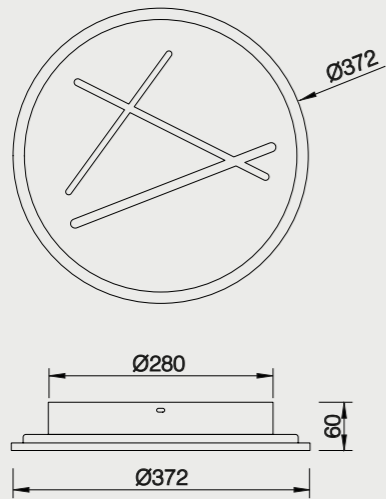

KENZO
4000K

3501783006672
Blanco Arena-Sand White
LED 30W 2100lm

3501783006673 Blanco Arena-Sand White
LED 40W 2800lm

Metal/Acrílico-Metal/Acrylic 220-240V~50/60Hz CRI >80

Visus Lighting

KENZO