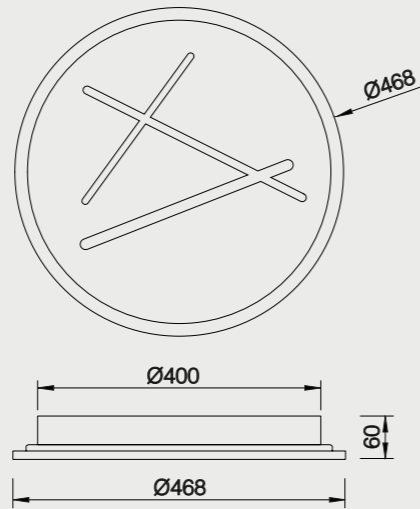

KENZO
4000K

3501783006672
Blanco Arena-Sand White
LED 30W 2100lm

3501783006673 Blanco Arena-Sand White
LED 40W 2800lm

Metal/Acrílico-Metal/Acrylic 220-240V~50/60Hz CRI >80

Visus Lighting

KENZO