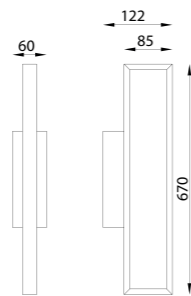

DURBAN

3000K

3501783007197

Blanco-White

LED 10W 780lm 100-250V

3501783007198

Blanco-White

LED 20W 1550lm 100-250V

3501783007199

Blanco-White

LED 30W 2300lm 220-240V