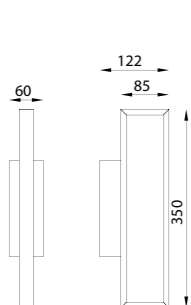

# DURBAN

3000K

3501783007175  
Negro-Black  
LED 10W 780lm 100-250V

3501783007176  
Negro-Black  
LED 20W 1550lm 100-250V

3501783007177  
Negro-Black  
LED 30W 2300lm 220-240V

Aluminio-Aluminum 50/60Hz CRI> 80