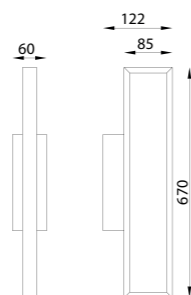

# DURBAN

3000K

3501783007175  
Negro-Black  
LED 10W 780lm 100-250V

3501783007176  
Negro-Black  
LED 20W 1550lm 100-250V

3501783007177  
Negro-Black  
LED 30W 2300lm 220-240V

Aluminio-Aluminum 50/60Hz CRI> 80