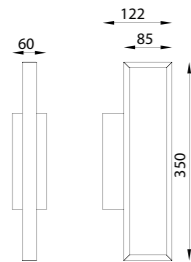

DURBAN

3000K

3501783007197

Blanco-White

LED 10W 780lm 100-250V

3501783007198

Blanco-White

LED 20W 1550lm 100-250V

3501783007199

Blanco-White

LED 30W 2300lm 220-240V