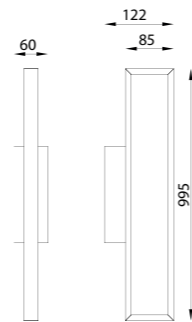

DURBAN

3000K

3501783007197

Blanco-White

LED 10W 780lm 100-250V

3501783007198

Blanco-White

LED 20W 1550lm 100-250V

3501783007199

Blanco-White

LED 30W 2300lm 220-240V