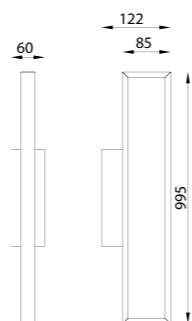

# DURBAN

3000K

3501783007175  
Negro-Black  
LED 10W 780lm 100-250V

3501783007176  
Negro-Black  
LED 20W 1550lm 100-250V

3501783007177  
Negro-Black  
LED 30W 2300lm 220-240V

Aluminio-Aluminum 50/60Hz CRI> 80