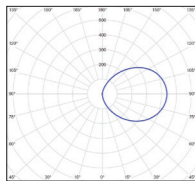

## SOURCES

LED 9W - 3000K warm white  
LED 9W - 4000K neutral white

LED 9W  
Real light output - 238 lm  
CRI > 80