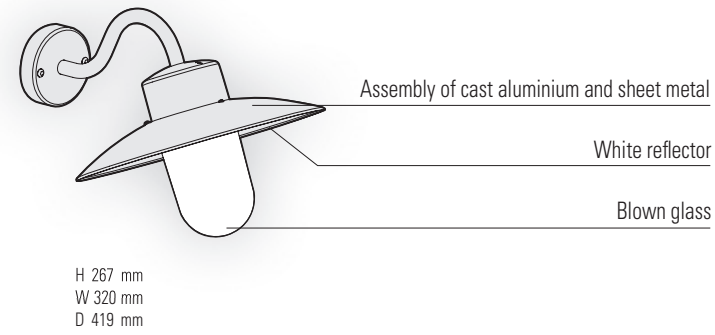

Belcour

Design by Stéphane Joyeux

Belcour

IP44
Class 1

Aluminium
Clear or frosted glass diffuser

SOURCE

E27 - 60W max Ø66 mm - H160 mm max

E27 (2450 lm)
Real light output/frosted - 1585 lm
Real light output/clear - 1583 lm

MODELS

height / width / depth

267 / 320 / 419

1

398 / 320

2

295 / 320 / 421

8