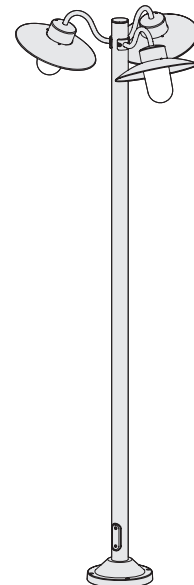

Belcour

Design by Stéphane Joyeux

Belcour

IP44
Class 1

Aluminium
Clear or frosted glass diffuser

SOURCE

E27 - 60W max Ø66 mm - H160 mm max

E27 (2450 lm)
Real light output/frosted - 1585 lm
Real light output/clear - 1583 lm

MODELS

height / width / depth

267 / 320 / 419

1

398 / 320

2

295 / 320 / 421

8

2 196 / 786

6

REFERENCES

Replace ●●● with the colour code

MODELS	DIFFUSERS	E27	CORNER PLATE p.319	SPARE DIFFUSERS
1	CLEAR GLASS	106 001 ●●●	147 005 ●●●	165 035 609
	FROSTED GLASS	106 002 ●●●		165 035 610
2	CLEAR GLASS	106 003 ●●●		165 035 609
	FROSTED GLASS	106 004 ●●●		165 035 610
3	CLEAR GLASS	106 005 ●●●		165 035 609
	FROSTED GLASS	106 006 ●●●		165 035 610
4	CLEAR GLASS	106 007 ●●●		165 035 609
	FROSTED GLASS	106 008 ●●●		165 035 610
5	CLEAR GLASS	106 009 ●●●		165 035 609
	FROSTED GLASS	106 010 ●●●		165 035 610
6	CLEAR GLASS	106 011 ●●●		165 035 609
	FROSTED GLASS	106 012 ●●●		165 035 610
8	CLEAR GLASS	106 013 ●●●	147 005 ●●●	165 035 609
	FROSTED GLASS	106 014 ●●●		165 035 610
9	CLEAR GLASS	106 015 ●●●	147 005 ●●●	165 035 609
	FROSTED GLASS	106 016 ●●●		165 035 610

Other colours on request

MOUNTING

Wiring entry points in grey - Fixing kit included