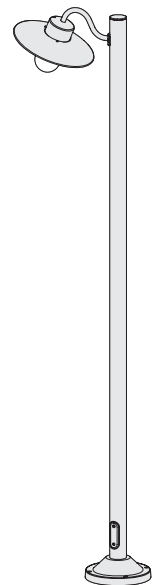

2 196 / 320 / 552

4