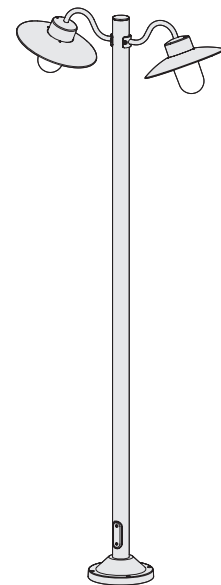

Belcour

Design by Stéphane Joyeux

Belcour

IP44
Class 1

Aluminium
Clear or frosted glass diffuser

SOURCE

E27 - 60W max Ø66 mm - H160 mm max

E27 (2450 lm)
Real light output/frosted - 1585 lm
Real light output/clear - 1583 lm

385 / 320 / 466

9

1016 / 320 / 517

3

2 196 / 320 / 552

4

2 196 / 855 / 320

5

2 196 / 786

6

REFERENCES

Replace ●●● with the colour code

MODELS	DIFFUSERS	E27	CORNER PLATE p.319	SPARE DIFFUSERS
1	CLEAR GLASS	106 001 ●●●	147 005 ●●●	165 035 609
	FROSTED GLASS	106 002 ●●●		165 035 610
2	CLEAR GLASS	106 003 ●●●		165 035 609
	FROSTED GLASS	106 004 ●●●		165 035 610
3	CLEAR GLASS	106 005 ●●●		165 035 609
	FROSTED GLASS	106 006 ●●●		165 035 610
4	CLEAR GLASS	106 007 ●●●		165 035 609
	FROSTED GLASS	106 008 ●●●		165 035 610
5	CLEAR GLASS	106 009 ●●●		165 035 609
	FROSTED GLASS	106 010 ●●●		165 035 610
6	CLEAR GLASS	106 011 ●●●		165 035 609
	FROSTED GLASS	106 012 ●●●		165 035 610
8	CLEAR GLASS	106 013 ●●●	147 005 ●●●	165 035 609
	FROSTED GLASS	106 014 ●●●		165 035 610
9	CLEAR GLASS	106 015 ●●●	147 005 ●●●	165 035 609
	FROSTED GLASS	106 016 ●●●		165 035 610

Other colours on request

MOUNTING

Wiring entry points in grey - Fixing kit included