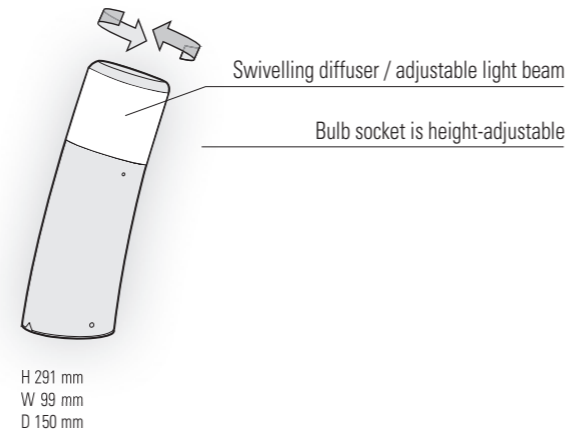

Bamboo

Design by Stéphane Joyeux

Bamboo

IP44 (models 1 et 2)
 IP54 (model 3)
 IP65 (model 3) on request
 Class 1

Aluminium
 Clear or opal polycarbonate diffuser

SOURCE

GU10 PAR16 LED - 23W max H 80 mm max

MODELS 1, 2, 3

GU10 (575 lm)
 Real light output/clear - 487 lm

MODELS

height / width / depth

REFERENCES

Replace ●●● with the colour code

MODELS	DIFFUSERS	GU10 PAR16 LED	SPARE DIFFUSERS
1	CLEAR POLYCARBONATE	105 001 ●●●	165 011 601
	OPAL POLYCARBONATE	105 002 ●●●	165 011 602
2	CLEAR POLYCARBONATE	105 003 ●●●	165 011 601
	OPAL POLYCARBONATE	105 004 ●●●	165 011 602
3	CLEAR POLYCARBONATE	105 005 ●●●	165 011 601
	OPAL POLYCARBONATE	105 006 ●●●	165 011 602