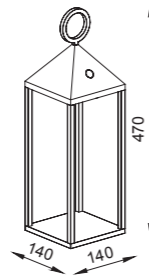

ASTÚN

3000K

Farol exterior portátil- Portable outdoor lantern

3501783006491 Grafito-Graphite  
LED 2.2W 188 lm

3501783006905 Blanco-White  
LED 2.2W 188 lm

3501783006907 Grafito-Graphite  
LED 2.2W 188 lm

3501783006906 Blanco-White  
LED 2.2W 188 lm