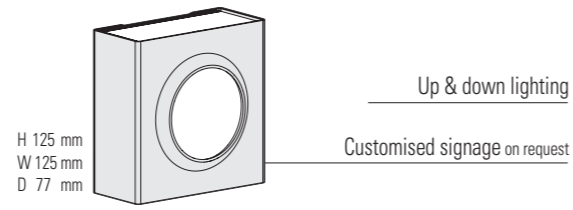

Klint

Design by Stéphane Joyeux

Klint

IP65
Class 2

Aluminium
Clear PMMA diffuser

SOURCES

LED 2x2W - 2800K warm white
LED 2x2W - 4000K neutral white

LED 2x2W - 40/40°
Real light output - 414 lm
IRC > 80

MODELS

height / width / depth

125 / 125 / 77

125 / 125 / 70

125 / 125 / 70

Customizable signage
In red, printing on diffuser

4 5 6

- 4 Square cut out 80x80mm + printing on diffuser
- 5 Laser cutting
- 6 Laser cutting + printing on diffuser