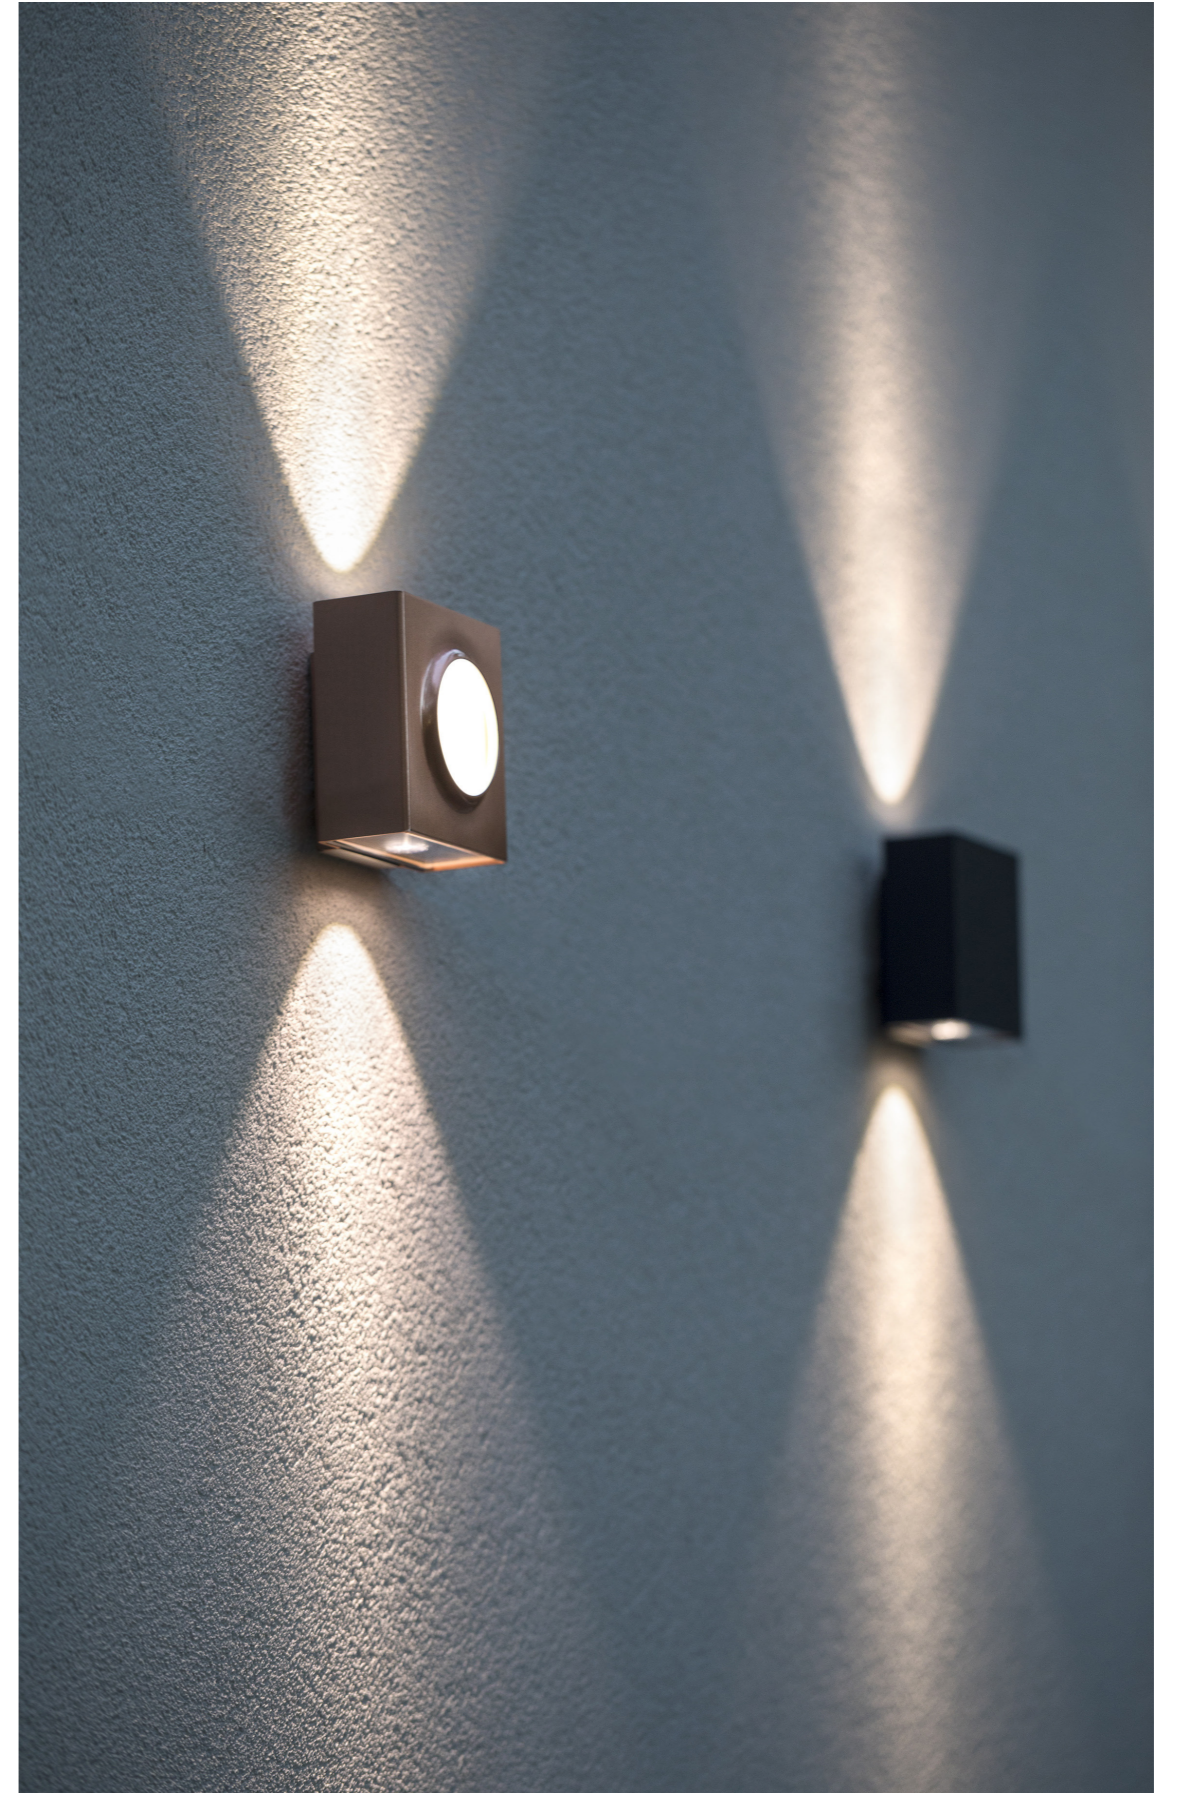

Klint

Design by Stéphane Joyeux

Klint

IP65
Class 2

Aluminium
Clear PMMA diffuser

SOURCES

LED 2x2W - 2800K warm white
LED 2x2W - 4000K neutral white

LED 2x2W - 40/40°
Real light output - 414 lm
IRC > 80

MODELS

height / width / depth

125 / 125 / 77

125 / 125 / 70

125 / 125 / 70

Customizable signage
In red, printing on diffuser

4 5 6

- 4 Square cut out 80x80mm + printing on diffuser
- 5 Laser cutting
- 6 Laser cutting + printing on diffuser

REFERENCES

Replace ... with the colour code

MODELS	LED 2x2W 3300K warm white	LED 2x2W 4500K neutral white
1	167 001 ...	167 002 ...
2	167 003 ...	167 004 ...
3	167 005 ...	167 006 ...

Customizable signage

MODELS	LED 2x2W 3300K warm white	LED 2x2W 4500K neutral white
4	167 007 ...	167 008 ...
5	167 403 ...	167 404 ...
6	167 405 ...	167 406 ...

COLOURS CODES

Replace ... with the colour code

	VELVET BLACK 113		RAL 3020 TRAFFIC RED 056
	RAL 7021 BLACK GREY 107		RAL 2004 PURE ORANGE 014
	RAL 7044 SILK GREY 105		RAL 1016 SULFUR YELLOW 068
	RAL 9010 PURE WHITE 101		RAL 6025 FERN GREEN 109
Other colours on request			BLUE 111