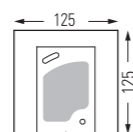

MATERIAL CODES

Replace ... with the material code

	BRUSHED LACQUERED COPPER 084
	BRUSHED STAINLESS STEEL 018

MOUNTING Wiring entry point in grey
Fixing kit included

1