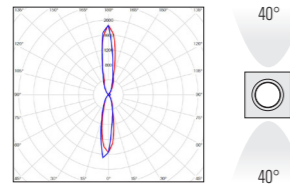

Klint

Design by Stéphane Joyeux

Klint

IP65
Class 2

Aluminium
Clear PMMA diffuser

SOURCES

LED 2x2W - 2800K warm white
LED 2x2W - 4000K neutral white

LED 2x2W - 40/40°
Real light output - 414 lm
IRC > 80

MODELS

height / width / depth

125 / 125 / 77

125 / 125 / 70

125 / 125 / 70

Customizable signage
In red, printing on diffuser

4 5 6

- 4 Square cut out 80x80mm + printing on diffuser
- 5 Laser cutting
- 6 Laser cutting + printing on diffuser