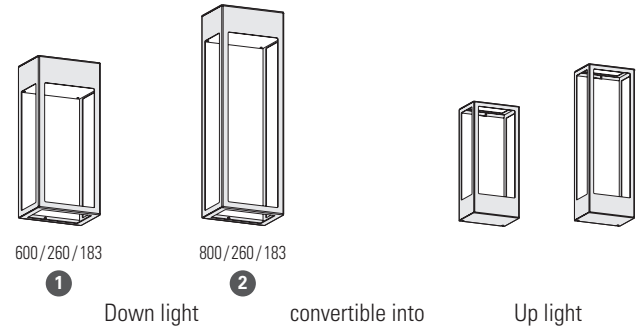

Hogar

Design by Stéphane Joyeux

HOGAR COLLECTION

height / width / depth

TECHNICAL DATA

IP 65
IK10
Class 1

LED 35W - 3000K warm white
LED 35W - 4000K neutral white

Aluminium
Satin-finish PMMA diffuser

LED 35W - IP65
Real light output - 2682 lm
CRI > 80

REFERENCES

Replace ●●● with the colour code

MODELS	LED 35W	LED 35W	SPARE DIFFUSERS
	3000K warm white	4000K neutral white	
1	177 002 ●●●	177 004 ●●●	165 090 616
2	177 006 ●●●	177 008 ●●●	165 090 616

24 standard colours
Others colours on request

Hogar is a reversible wall light with minimalist lines. The sharpness of its aluminium structure allows to play with shadows and reveals living spaces thanks to a performant light output. The collection offers two sizes and a wide range of colours.