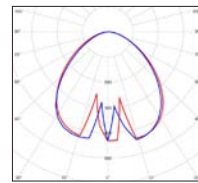

Hogar

Design by Stéphane Joyeux

HOGAR COLLECTION

height / width / depth

TECHNICAL DATA

IP 65
IK10
Class 1

LED 35W - 3000K warm white
LED 35W - 4000K neutral white

Aluminium
Satin-finish PMMA diffuser